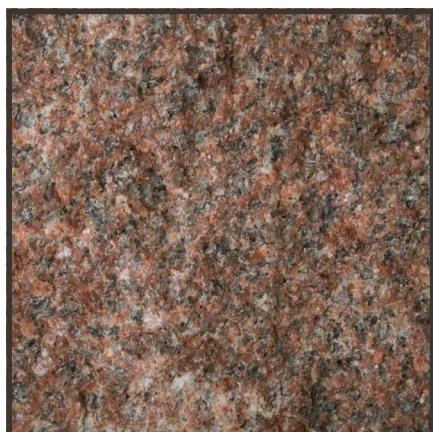

200 x 100 x 100

100 x 100 x 100

100 x 100 x 50

Silver Grey

Mulberry Pink

Yellow

Jet Black

+44 (0) 845 400 4677  
www.gossmarble.co.uk  
enquiry@gossmarble.co.uk  
GOSS Marble Group Limited  
Unit 25, Waters Meeting Business Park, Britannia Way, Bolton, BL2 2HH  
© Goss Marble Group Ltd, All rights reserved