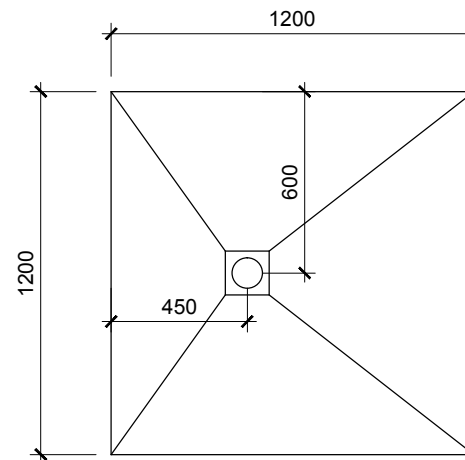

**GOSS CENTRE DRAIN SHOWER TRAYS**  
**20mm CENTRE DRAIN TRAYS**

- 800 x 800 x 20 C/D
- 900 x 900 x 20 C/D
- 1000 x 1000 x 20 C/D
- 1200 x 1200 x 20 C/D
- 1500 x 1500 x 20 C/D

**ORDER CODES**

- G0010 - 800 x 800 x 20 C/D
- G0020 - 900 x 900 x 20 C/D
- G0030 - 1000 x 1000 x 20 C/D
- G0040 - 1200 x 1200 x 20 C/D
- G0050 - 1500 x 1500 x 20 C/D
- G0163 - 1200 x 900 x 20 C/D

**PCS OFFSET SHOWER TRAYS**

**ORDER CODES**

- G0060 - 1000 x 1000 x 20 O/D
- G0070 - 1200 x 800 x 20 O/D
- G0080 - 1200 x 1000 x 20 O/D
- G0090 - 1200 x 1200 x 20 O/D
- G0100 - 1500 x 800 x 25 O/D
- G0110 - 1800 x 800 x 25 O/D
- G0162 - 1200 x 900 x 20 O/D

**All trays unless otherwise specified have a min. 2% fall to drain**

**1500 x 1500 x 20mm C/D has a 1.6% fall to drain**

**1800 x 800 x 20mm C/D has a 1.64% fall to drain**

GOSS Marble, Unit 25/26,  
 Waters Meeting Business Park  
 Britannia Way, Bolton, BL2 2HH  
 +44 (0) 845 400 4677  
 enquiry@gossmarble.co.uk

CLIENT GOSS MARBLE				
PROJECT -				
DRAWING TITLE GOSS Centre & Offset Shower Trays.				
DATE 2011	SCALE 1:25	DRAWN	DRWG No. 0001	REV