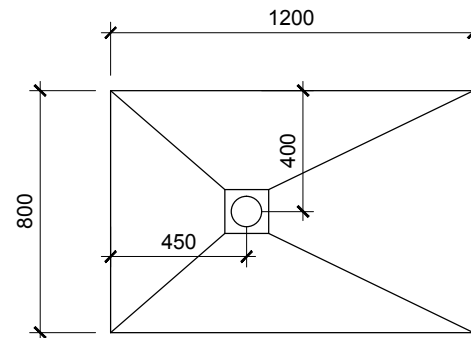

**GOSS CENTRE DRAIN SHOWER TRAYS**  
**20mm CENTRE DRAIN TRAYS**

- 800 x 800 x 20 C/D
- 900 x 900 x 20 C/D
- 1000 x 1000 x 20 C/D
- 1200 x 1200 x 20 C/D
- 1500 x 1500 x 20 C/D

**ORDER CODES**

- G0010 - 800 x 800 x 20 C/D
- G0020 - 900 x 900 x 20 C/D
- G0030 - 1000 x 1000 x 20 C/D
- G0040 - 1200 x 1200 x 20 C/D
- G0050 - 1500 x 1500 x 20 C/D
- G0163 - 1200 x 900 x 20 C/D

**PCS OFFSET SHOWER TRAYS**

**ORDER CODES**

- G0060 - 1000 x 1000 x 20 O/D
- G0070 - 1200 x 800 x 20 O/D
- G0080 - 1200 x 1000 x 20 O/D
- G0090 - 1200 x 1200 x 20 O/D
- G0100 - 1500 x 800 x 25 O/D
- G0110 - 1800 x 800 x 25 O/D
- G0162 - 1200 x 900 x 20 O/D

**All trays unless otherwise specified have a min. 2% fall to drain**

**1500 x 1500 x 20mm C/D has a 1.6% fall to drain**

**1800 x 800 x 20mm C/D has a 1.64% fall to drain**

GOSS Marble, Unit 25/26,  
 Waters Meeting Business Park  
 Britannia Way, Bolton, BL2 2HH  
 +44 (0) 845 400 4677  
 enquiry@gossmarble.co.uk

CLIENT GOSS MARBLE				
PROJECT -				
DRAWING TITLE GOSS Centre & Offset Shower Trays.				
DATE 2011	SCALE 1:25	DRAWN	DRWG No. 0001	REV