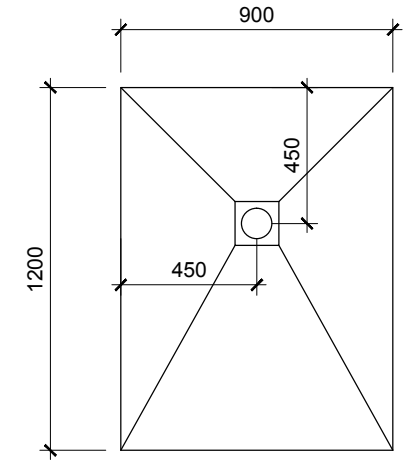

**GOSS CENTRE DRAIN SHOWER TRAYS**  
**20mm CENTRE DRAIN TRAYS**

- 800 x 800 x 20 C/D
- 900 x 900 x 20 C/D
- 1000 x 1000 x 20 C/D
- 1200 x 1200 x 20 C/D
- 1500 x 1500 x 20 C/D

**ORDER CODES**

- G0010 - 800 x 800 x 20 C/D
- G0020 - 900 x 900 x 20 C/D
- G0030 - 1000 x 1000 x 20 C/D
- G0040 - 1200 x 1200 x 20 C/D
- G0050 - 1500 x 1500 x 20 C/D
- G0163 - 1200 x 900 x 20 C/D

**PCS OFFSET SHOWER TRAYS**

**ORDER CODES**

- G0060 - 1000 x 1000 x 20 O/D
- G0070 - 1200 x 800 x 20 O/D
- G0080 - 1200 x 1000 x 20 O/D
- G0090 - 1200 x 1200 x 20 O/D
- G0100 - 1500 x 800 x 25 O/D
- G0110 - 1800 x 800 x 25 O/D
- G0162 - 1200 x 900 x 20 O/D

**All trays unless otherwise specified have a min. 2% fall to drain**

**1500 x 1500 x 20mm C/D has a 1.6% fall to drain**

**1800 x 800 x 20mm C/D has a 1.64% fall to drain**

GOSS Marble, Unit 25/26,  
 Waters Meeting Business Park  
 Britannia Way, Bolton, BL2 2HH  
 +44 (0) 845 400 4677  
 enquiry@gossmarble.co.uk

CLIENT GOSS MARBLE				
PROJECT -				
DRAWING TITLE GOSS Centre & Offset Shower Trays.				
DATE 2011	SCALE 1:25	DRAWN	DRWG No. 0001	REV