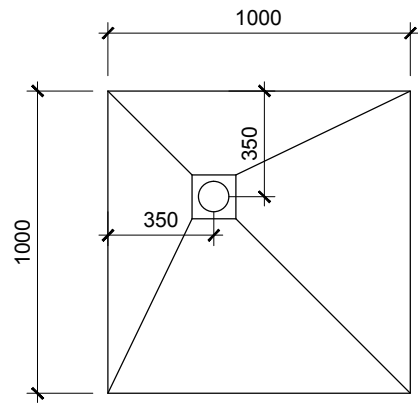

**GOSS CENTRE DRAIN SHOWER TRAYS**  
**20mm CENTRE DRAIN TRAYS**

- 800 x 800 x 20 C/D
- 900 x 900 x 20 C/D
- 1000 x 1000 x 20 C/D
- 1200 x 1200 x 20 C/D
- 1500 x 1500 x 20 C/D

**ORDER CODES**

- G0010 - 800 x 800 x 20 C/D
- G0020 - 900 x 900 x 20 C/D
- G0030 - 1000 x 1000 x 20 C/D
- G0040 - 1200 x 1200 x 20 C/D
- G0050 - 1500 x 1500 x 20 C/D
- G0163 - 1200 x 900 x 20 C/D

**PCS OFFSET SHOWER TRAYS**

**ORDER CODES**

- G0060 - 1000 x 1000 x 20 O/D
- G0070 - 1200 x 800 x 20 O/D
- G0080 - 1200 x 1000 x 20 O/D
- G0090 - 1200 x 1200 x 20 O/D
- G0100 - 1500 x 800 x 25 O/D
- G0110 - 1800 x 800 x 25 O/D
- G0162 - 1200 x 900 x 20 O/D

**All trays unless otherwise specified have a min. 2% fall to drain**

**1500 x 1500 x 20mm C/D has a 1.6% fall to drain**

**1800 x 800 x 20mm C/D has a 1.64% fall to drain**

GOSS Marble, Unit 25/26,  
 Waters Meeting Business Park  
 Britannia Way, Bolton, BL2 2HH  
 +44 (0) 845 400 4677  
 enquiry@gossmarble.co.uk

CLIENT GOSS MARBLE				
PROJECT -				
DRAWING TITLE GOSS Centre & Offset Shower Trays.				
DATE 2011	SCALE 1:25	DRAWN	DRWG No. 0001	REV