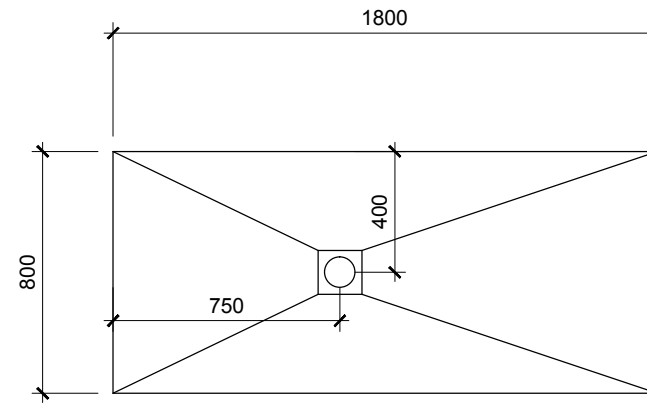

**GOSS CENTRE DRAIN SHOWER TRAYS**  
**20mm CENTRE DRAIN TRAYS**

- 800 x 800 x 20 C/D
- 900 x 900 x 20 C/D
- 1000 x 1000 x 20 C/D
- 1200 x 1200 x 20 C/D
- 1500 x 1500 x 20 C/D

**ORDER CODES**

- G0010 - 800 x 800 x 20 C/D
- G0020 - 900 x 900 x 20 C/D
- G0030 - 1000 x 1000 x 20 C/D
- G0040 - 1200 x 1200 x 20 C/D
- G0050 - 1500 x 1500 x 20 C/D
- G0163 - 1200 x 900 x 20 C/D

**PCS OFFSET SHOWER TRAYS**

**ORDER CODES**

- G0060 - 1000 x 1000 x 20 O/D
- G0070 - 1200 x 800 x 20 O/D
- G0080 - 1200 x 1000 x 20 O/D
- G0090 - 1200 x 1200 x 20 O/D
- G0100 - 1500 x 800 x 25 O/D
- G0110 - 1800 x 800 x 25 O/D
- G0162 - 1200 x 900 x 20 O/D

**All trays unless otherwise specified have a min. 2% fall to drain**

**1500 x 1500 x 20mm C/D has a 1.6% fall to drain**

**1800 x 800 x 20mm C/D has a 1.64% fall to drain**

GOSS Marble, Unit 25/26,  
 Waters Meeting Business Park  
 Britannia Way, Bolton, BL2 2HH  
 +44 (0) 845 400 4677  
 enquiry@gossmarble.co.uk

CLIENT GOSS MARBLE				
PROJECT -				
DRAWING TITLE GOSS Centre & Offset Shower Trays.				
DATE 2011	SCALE 1:25	DRAWN	DRWG No. 0001	REV