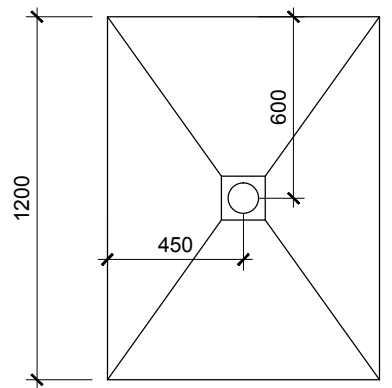

**GOSS CENTRE DRAIN SHOWER TRAYS**  
**20mm CENTRE DRAIN TRAYS**

- 800 x 800 x 20 C/D
- 900 x 900 x 20 C/D
- 1000 x 1000 x 20 C/D
- 1200 x 1200 x 20 C/D
- 1500 x 1500 x 20 C/D

**ORDER CODES**

- G0010 - 800 x 800 x 20 C/D
- G0020 - 900 x 900 x 20 C/D
- G0030 - 1000 x 1000 x 20 C/D
- G0040 - 1200 x 1200 x 20 C/D
- G0050 - 1500 x 1500 x 20 C/D
- G0163 - 1200 x 900 x 20 C/D

**PCS OFFSET SHOWER TRAYS**

**ORDER CODES**

- G0060 - 1000 x 1000 x 20 O/D
- G0070 - 1200 x 800 x 20 O/D
- G0080 - 1200 x 1000 x 20 O/D
- G0090 - 1200 x 1200 x 20 O/D
- G0100 - 1500 x 800 x 25 O/D
- G0110 - 1800 x 800 x 25 O/D
- G0162 - 1200 x 900 x 20 O/D

**All trays unless otherwise specified have a min. 2% fall to drain**

**1500 x 1500 x 20mm C/D has a 1.6% fall to drain**

**1800 x 800 x 20mm C/D has a 1.64% fall to drain**

GOSS Marble, Unit 25/26,  
 Waters Meeting Business Park  
 Britannia Way, Bolton, BL2 2HH  
 +44 (0) 845 400 4677  
 enquiry@gossmarble.co.uk

CLIENT GOSS MARBLE				
PROJECT -				
DRAWING TITLE GOSS Centre & Offset Shower Trays.				
DATE 2011	SCALE 1:25	DRAWN	DRWG No. 0001	REV