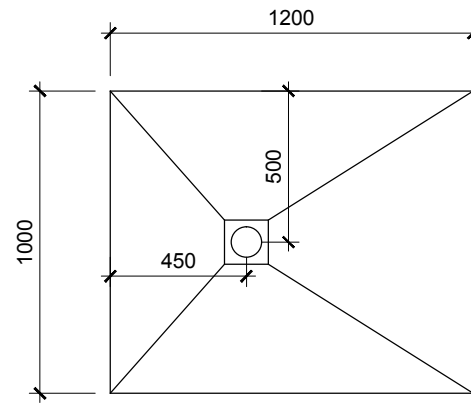

**GOSS CENTRE DRAIN SHOWER TRAYS**  
**20mm CENTRE DRAIN TRAYS**

- 800 x 800 x 20 C/D
- 900 x 900 x 20 C/D
- 1000 x 1000 x 20 C/D
- 1200 x 1200 x 20 C/D
- 1500 x 1500 x 20 C/D

**ORDER CODES**

- G0010 - 800 x 800 x 20 C/D
- G0020 - 900 x 900 x 20 C/D
- G0030 - 1000 x 1000 x 20 C/D
- G0040 - 1200 x 1200 x 20 C/D
- G0050 - 1500 x 1500 x 20 C/D
- G0163 - 1200 x 900 x 20 C/D

**PCS OFFSET SHOWER TRAYS**

**ORDER CODES**

- G0060 - 1000 x 1000 x 20 O/D
- G0070 - 1200 x 800 x 20 O/D
- G0080 - 1200 x 1000 x 20 O/D
- G0090 - 1200 x 1200 x 20 O/D
- G0100 - 1500 x 800 x 25 O/D
- G0110 - 1800 x 800 x 25 O/D
- G0162 - 1200 x 900 x 20 O/D

**All trays unless otherwise specified have a min. 2% fall to drain**

**1500 x 1500 x 20mm C/D has a 1.6% fall to drain**

**1800 x 800 x 20mm C/D has a 1.64% fall to drain**

GOSS Marble, Unit 25/26,  
 Waters Meeting Business Park  
 Britannia Way, Bolton, BL2 2HH  
 +44 (0) 845 400 4677  
 enquiry@gossmarble.co.uk

CLIENT GOSS MARBLE				
PROJECT -				
DRAWING TITLE GOSS Centre & Offset Shower Trays.				
DATE 2011	SCALE 1:25	DRAWN	DRWG No. 0001	REV