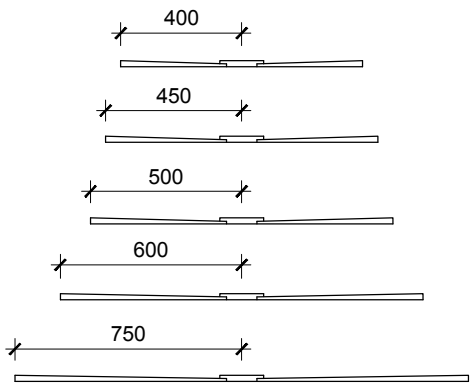

**GOSS CENTRE DRAIN SHOWER TRAYS**  
**20mm CENTRE DRAIN TRAYS**

- 800 x 800 x 20 C/D
- 900 x 900 x 20 C/D
- 1000 x 1000 x 20 C/D
- 1200 x 1200 x 20 C/D
- 1500 x 1500 x 20 C/D

**ORDER CODES**

- G0010 - 800 x 800 x 20 C/D
- G0020 - 900 x 900 x 20 C/D
- G0030 - 1000 x 1000 x 20 C/D
- G0040 - 1200 x 1200 x 20 C/D
- G0050 - 1500 x 1500 x 20 C/D
- G0163 - 1200 x 900 x 20 C/D

**PCS OFFSET SHOWER TRAYS**

**ORDER CODES**

- G0060 - 1000 x 1000 x 20 O/D
- G0070 - 1200 x 800 x 20 O/D
- G0080 - 1200 x 1000 x 20 O/D
- G0090 - 1200 x 1200 x 20 O/D
- G0100 - 1500 x 800 x 25 O/D
- G0110 - 1800 x 800 x 25 O/D
- G0162 - 1200 x 900 x 20 O/D

**All trays unless otherwise specified have a min. 2% fall to drain**

**1500 x 1500 x 20mm C/D has a 1.6% fall to drain**

**1800 x 800 x 20mm C/D has a 1.64% fall to drain**

GOSS Marble, Unit 25/26,  
 Waters Meeting Business Park  
 Britannia Way, Bolton, BL2 2HH  
 +44 (0) 845 400 4677  
 enquiry@gossmarble.co.uk

CLIENT GOSS MARBLE				
PROJECT -				
DRAWING TITLE GOSS Centre & Offset Shower Trays.				
DATE 2011	SCALE 1:25	DRAWN	DRWG No. 0001	REV