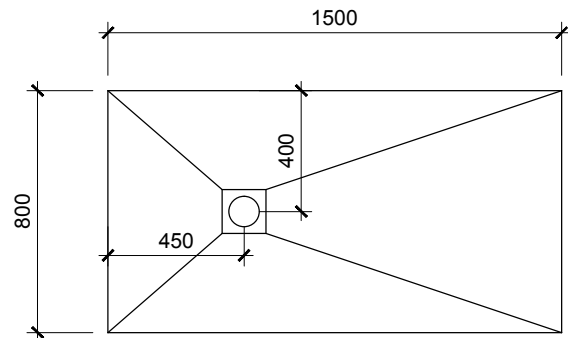

**GOSS CENTRE DRAIN SHOWER TRAYS**  
**20mm CENTRE DRAIN TRAYS**

- 800 x 800 x 20 C/D
- 900 x 900 x 20 C/D
- 1000 x 1000 x 20 C/D
- 1200 x 1200 x 20 C/D
- 1500 x 1500 x 20 C/D

**ORDER CODES**

- G0010 - 800 x 800 x 20 C/D
- G0020 - 900 x 900 x 20 C/D
- G0030 - 1000 x 1000 x 20 C/D
- G0040 - 1200 x 1200 x 20 C/D
- G0050 - 1500 x 1500 x 20 C/D
- G0163 - 1200 x 900 x 20 C/D

**PCS OFFSET SHOWER TRAYS**

**ORDER CODES**

- G0060 - 1000 x 1000 x 20 O/D
- G0070 - 1200 x 800 x 20 O/D
- G0080 - 1200 x 1000 x 20 O/D
- G0090 - 1200 x 1200 x 20 O/D
- G0100 - 1500 x 800 x 25 O/D
- G0110 - 1800 x 800 x 25 O/D
- G0162 - 1200 x 900 x 20 O/D

**All trays unless otherwise specified have a min. 2% fall to drain**

**1500 x 1500 x 20mm C/D has a 1.6% fall to drain**

**1800 x 800 x 20mm C/D has a 1.64% fall to drain**

GOSS Marble, Unit 25/26,  
 Waters Meeting Business Park  
 Britannia Way, Bolton, BL2 2HH  
 +44 (0) 845 400 4677  
 enquiry@gossmarble.co.uk

CLIENT GOSS MARBLE				
PROJECT -				
DRAWING TITLE GOSS Centre & Offset Shower Trays.				
DATE 2011	SCALE 1:25	DRAWN	DRWG No. 0001	REV