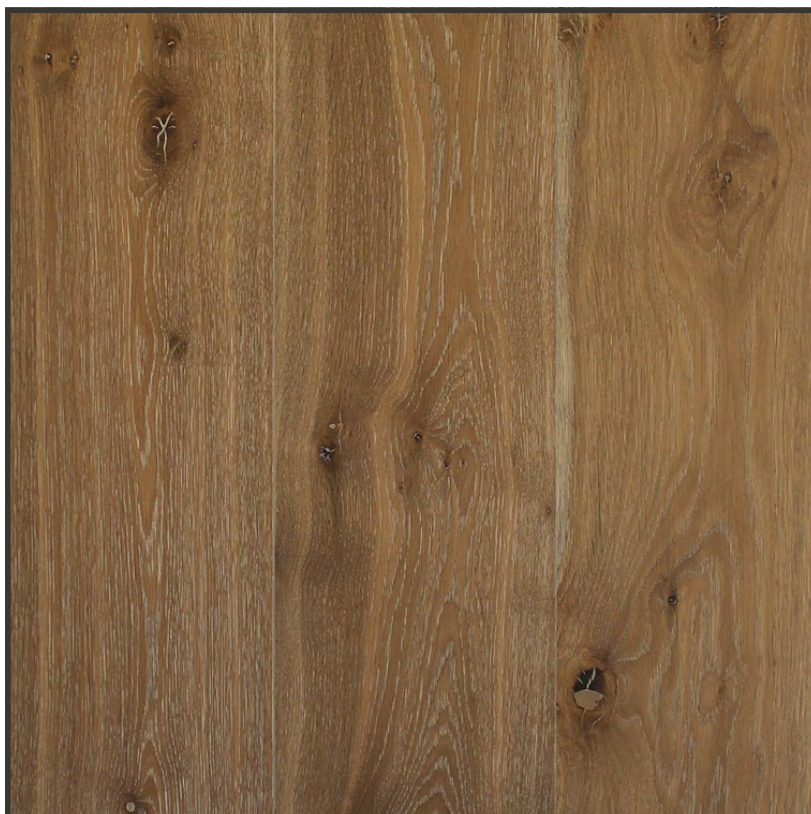

Harbour Creek

Natural Wood Flooring

TECHNICAL CHARACTERISTICS

Name HARBOUR CREEK

Typical Size 210mm x 20.5mm x free length

Widths Available (S)160mm, (M)180mm,
(L)210mm, (XL)240mm

Lengths Available 1.8m (6ft) - 4m (12ft)

Finish Lacquered

Lengths vary from 2M (6ft) to 3.5M (11ft) with a strong average of 2.4M (8ft) – 2.7/3M (9/10ft)

The finishes on the wood are applied by hand that deeply penetrate the wood rather than just a simple stain

The wood boards are finished with 7 coats of UV cured Lacquer except on oiled finishes

The construction is Hardwood throughout (Not a hardwood surface with a softwood backing)

The boards are fully guaranteed over Under Floor Heating

HARBOUR CREEK

Medium Smoked French Country Oak, give a rich mid tone background color with a limed grain in an oiled finish this floor has an almost chestnut rich tone.

+44 (0) 845 400 4677
www.gossmarble.co.uk
enquiry@gossmarble.co.uk
GOSS Marble Group Limited
Unit 25, Waters Meeting Business Park, Britannia Way, Bolton, BL2 2HH
© Goss Marble Group Ltd, All rights reserved