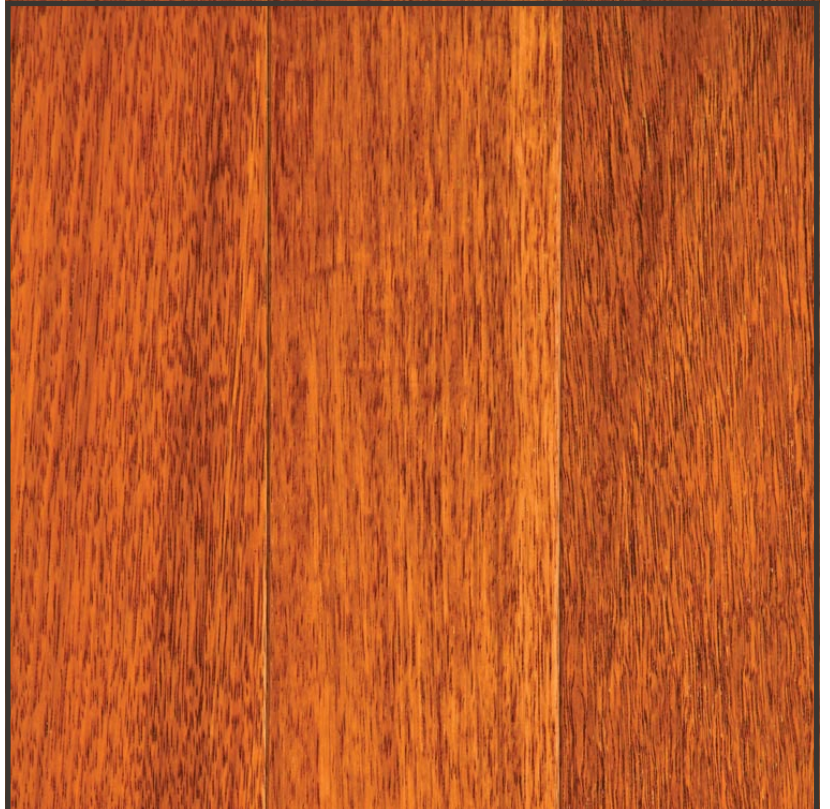

Jatoba

Natural Wood Flooring

TECHNICAL CHARACTERISTICS

Name JATOBA

Typical Size 210mm x 20.5mm x free length

Widths Available (S)160mm, (M)180mm, (L)210mm, (XL)240mm

Lengths Available 1.8m (6ft) - 4m (12ft)

Finish Lacquered

Lengths vary from 2M (6ft) to 3.5M (11ft) with a strong average of 2.4M (8ft) – 2.7/3M (9/10ft)

The finishes on the wood are applied by hand that deeply penetrate the wood rather than just a simple stain

JATOBA

This is Brazilian Cherry, a very hard and durable floor and is best finished in a soft sheen for an elegant classic look and can give a very Mediterranean feel when finished in an oil. A beautiful rich dark floor with a blaze of burnt amber and russet.