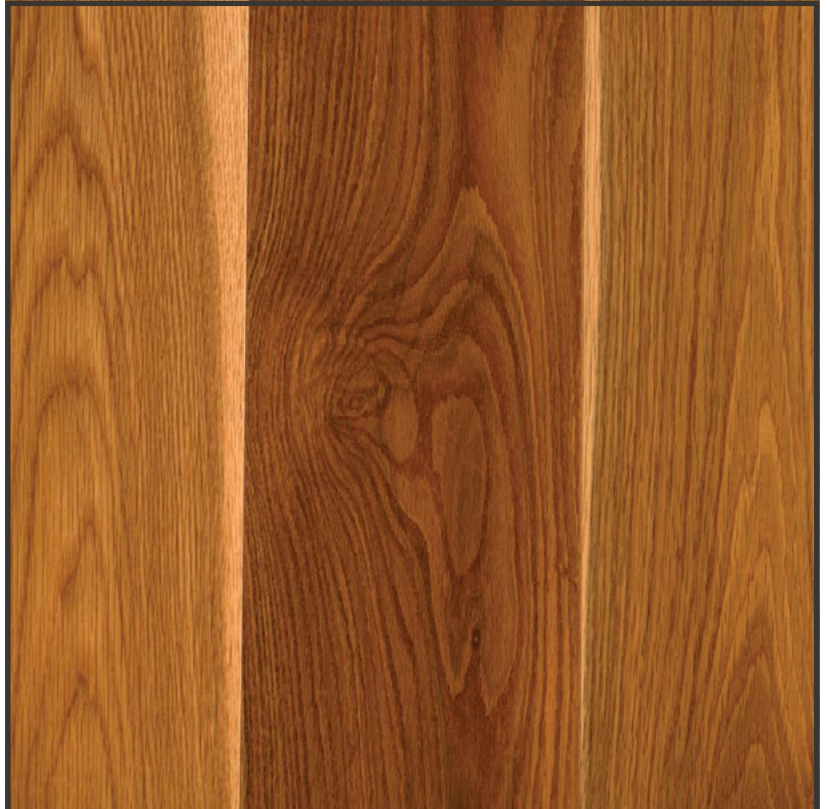

Portafino

Natural Wood Flooring

TECHNICAL CHARACTERISTICS

Name PORTAFINO

Typical Size 210mm x 20.5mm x free length

Widths Available (S)160mm, (M)180mm,
(L)210mm, (XL)240mm

Lengths Available 1.8m (6ft) - 4m (12ft)

Finish Lacquered

Lengths vary from 2M (6ft) to 3.5M (11ft) with a strong average of 2.4M (8ft) – 2.7/3M (9/10ft)

The finishes on the wood are applied by hand that deeply penetrate the wood rather than just a simple stain

The wood boards are finished with 7 coats of UV cured Lacquer except on oiled finishes

The construction is Hardwood throughout (Not a hardwood surface with a softwood backing)

The boards are fully guaranteed over Under Floor Heating

PORTAFINO

Medium smoked Oak normally made with french country oak, for a more delicate grain it can be made in American Prime Oak. This is mostly finished with a smooth finish and finished in a matt or stain lacquer or a natural oil for a more natural feel.

+44 (0) 845 400 4677
www.gossmarble.co.uk
enquiry@gossmarble.co.uk
GOSS Marble Group Limited
Unit 25, Waters Meeting Business Park, Britannia Way, Bolton, BL2 2HH
© Goss Marble Group Ltd, All rights reserved