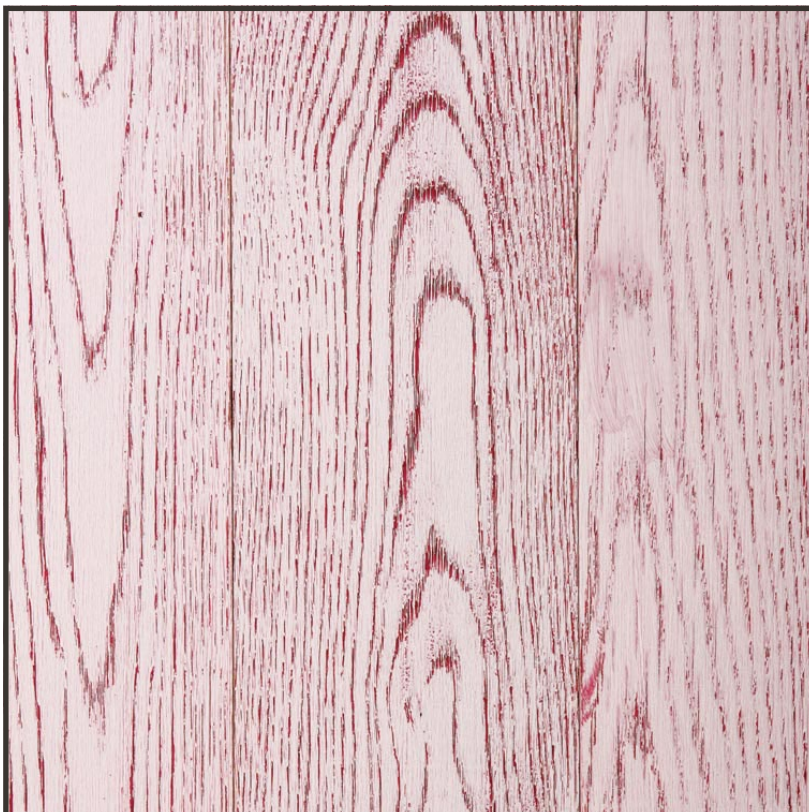

Avalon Pink

Natural Wood Flooring

TECHNICAL CHARACTERISTICS

Name	AVALON PINK
Typical Size	210mm x 20.5mm x free length
Widths Available	(S)160mm, (M)180mm, (L)210mm, (XL)240mm
Lengths Available	1.8m (6ft) - 4m (12ft)
Finish	Textured

Lengths vary from 2M (6ft) to 3.5M (11ft) with a strong average of 2.4M (8ft) – 2.7/3M (9/10ft)

The finishes on the wood are applied by hand that deeply penetrate the wood rather than just a simple stain

The wood boards are finished with 7 coats of UV cured Lacquer except on oiled finishes

The construction is Hardwood throughout (Not a hardwood surface with a softwood backing)

The boards are fully guaranteed over Under Floor Heating

AVALON PINK

Raspberry Ripple ice cream in this raspberry infused background with an aged white wash to seal in the look. Avalon Pink comes pre-finished and lacquered with a hardwearing matt lacquer.

+44 (0) 845 400 4677
www.gossmarble.co.uk
enquiry@gossmarble.co.uk
GOSS Marble Group Limited
Unit 25, Waters Meeting Business Park, Britannia Way, Bolton, BL2 2HH
© Goss Marble Group Ltd, All rights reserved