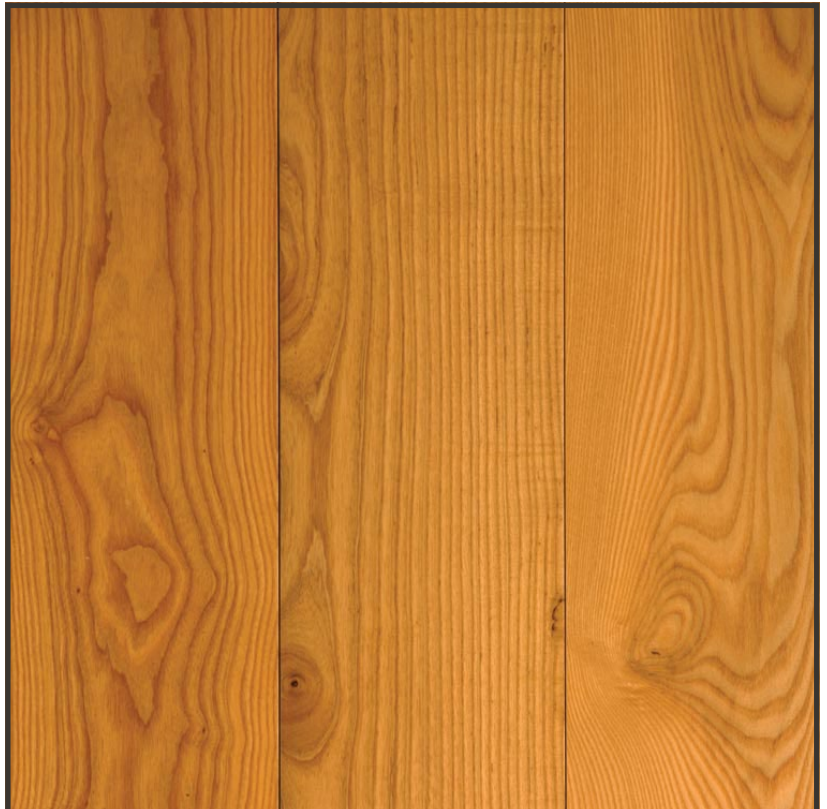

French Olive Ash

Natural Wood Flooring

TECHNICAL CHARACTERISTICS

Name	FRENCH OLIVE ASH
Typical Size	210mm x 20.5mm x free length
Widths Available	(S)160mm, (M)180mm, (L)210mm, (XL)240mm
Lengths Available	1.8m (6ft) - 4m (12ft)
Finish	Lacquered

Lengths vary from 2M (6ft) to 3.5M (11ft) with a strong average of 2.4M (8ft) – 2.7/3M (9/10ft)

The finishes on the wood are applied by hand that deeply penetrate the wood rather than just a simple stain

FRENCH OLIVE ASH

Ash is a luxurious wood ranging from very pale to light golden. Over time, Ash achieves a deeper golden hue that enhances the uniqueness and beauty of its natural grain. Despite its delicate appearance, Ash is one of the strongest hardwoods.