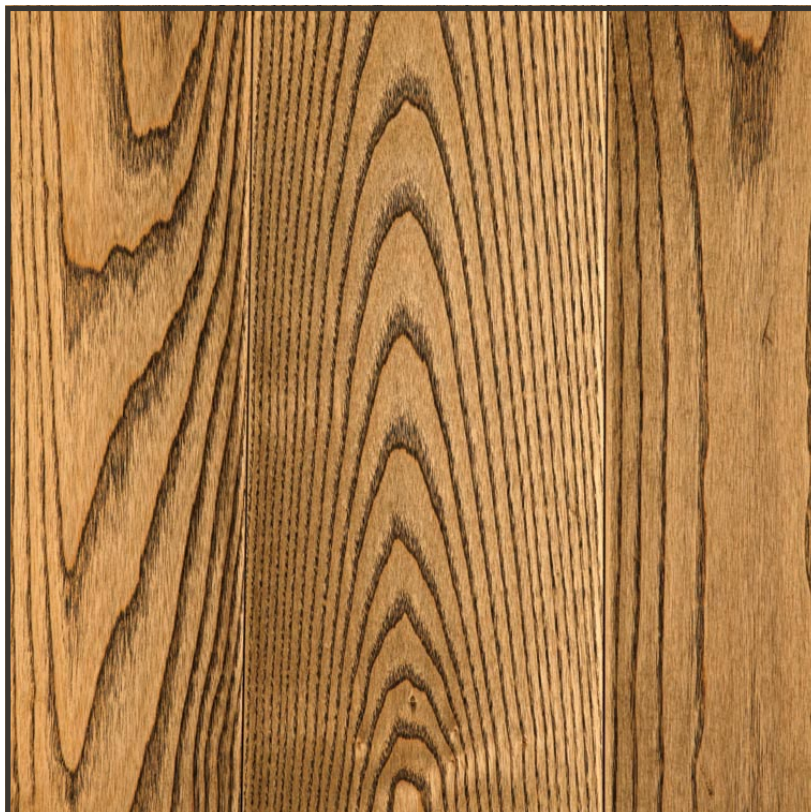

Inca Ash

Natural Wood Flooring

TECHNICAL CHARACTERISTICS

Name	INCA ASH
Typical Size	210mm x 20.5mm x free length
Widths Available	(S)160mm, (M)180mm, (L)210mm, (XL)240mm
Lengths Available	1.8m (6ft) - 4m (12ft)
Finish	Lacquered

Lengths vary from 2M (6ft) to 3.5M (11ft) with a strong average of 2.4M (8ft) – 2.7/3M (9/10ft)

The finishes on the wood are applied by hand that deeply penetrate the wood rather than just a simple stain

INCA ASH

Starts its life as honey colored ash, the charcoal tint on the grain, give a sharp contrast for a dramatic effect.