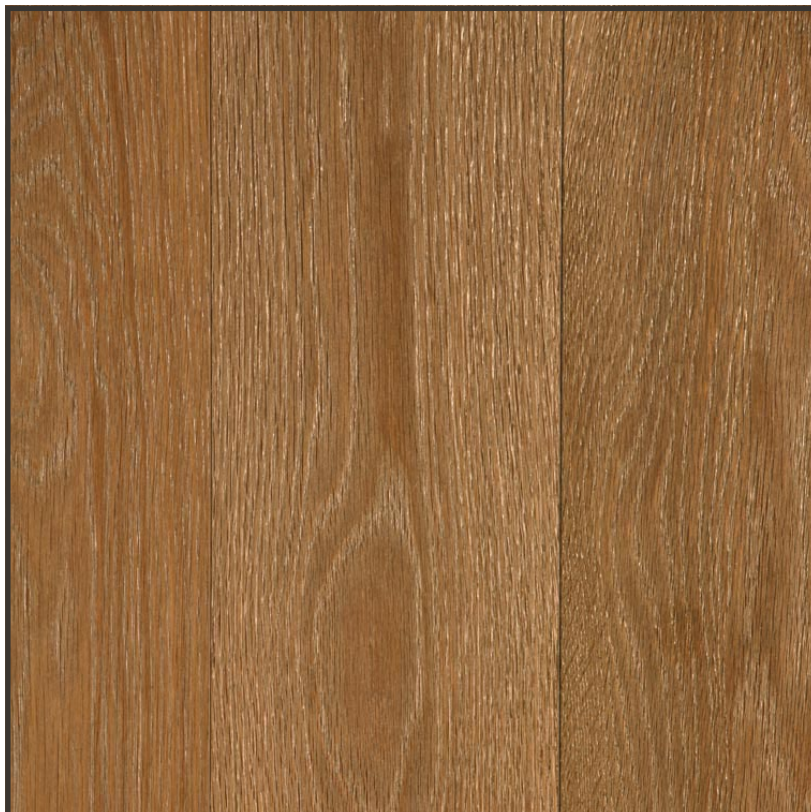

Soho Mist Textured

Natural Wood Flooring

TECHNICAL CHARACTERISTICS

Name SOHO MIST TEXTURED

Typical Size 210mm x 20.5mm x free length

Widths Available (S)160mm, (M)180mm,
(L)210mm, (XL)240mm

Lengths Available 1.8m (6ft) - 4m (12ft)

Finish Textured

Lengths vary from 2M (6ft) to 3.5M (11ft) with a strong average of 2.4M (8ft) – 2.7/3M (9/10ft)

The finishes on the wood are applied by hand that deeply penetrate the wood rather than just a simple stain

The wood boards are finished with 7 coats of UV cured Lacquer except on oiled finishes

The construction is Hardwood throughout (Not a hardwood surface with a softwood backing)

The boards are fully guaranteed over Under Floor Heating

SOHO MIST TEXTURED

Smoked and Textured American Country Oak washed with white and grey lime, to achieve neutral mocha tones with a soft grey smoky hue. This floor is truly versatile.

+44 (0) 845 400 4677
www.gossmarble.co.uk
enquiry@gossmarble.co.uk
GOSS Marble Group Limited
Unit 25, Waters Meeting Business Park, Britannia Way, Bolton, BL2 2HH
© Goss Marble Group Ltd, All rights reserved