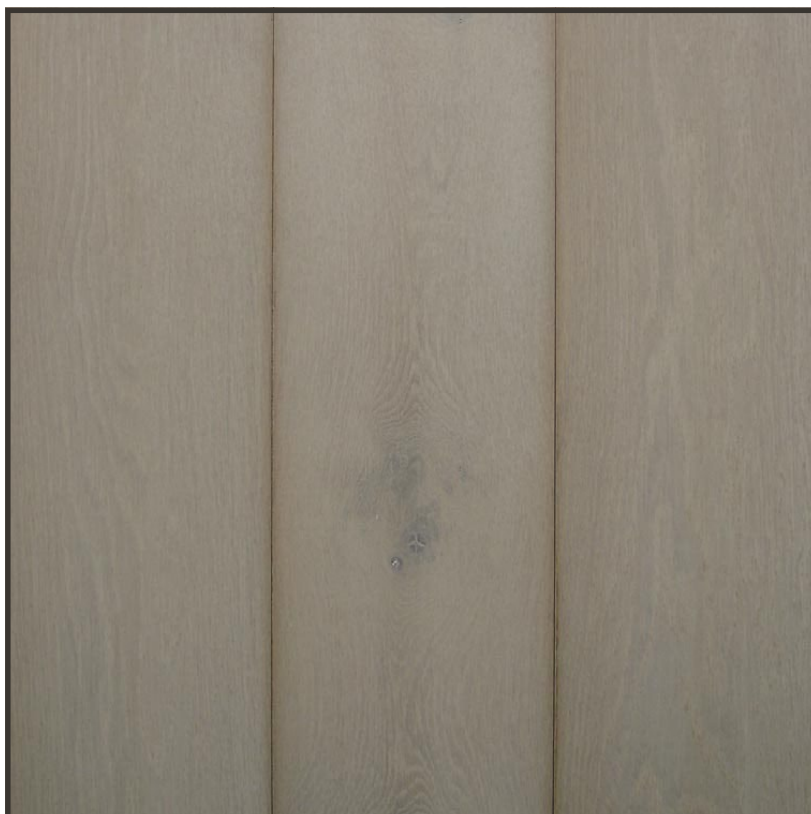

Spun Twilight

Natural Wood Flooring

TECHNICAL CHARACTERISTICS

Name SPUN TWILIGHT

Typical Size 210mm x 20.5mm x free length

Widths Available (S)160mm, (M)180mm,
(L)210mm, (XL)240mm

Lengths Available 1.8m (6ft) - 4m (12ft)

Finish Lacquered

Lengths vary from 2M (6ft) to 3.5M (11ft) with a strong average of 2.4M (8ft) – 2.7/3M (9/10ft)

The finishes on the wood are applied by hand that deeply penetrate the wood rather than just a simple stain

The wood boards are finished with 7 coats of UV cured Lacquer except on oiled finishes

The construction is Hardwood throughout (Not a hardwood surface with a softwood backing)

The boards are fully guaranteed over Under Floor Heating

SPUN TWILIGHT

Smoked american country oak with a milky grey wash to give a grey beige tone to this floor.

+44 (0) 845 400 4677
www.gossmarble.co.uk
enquiry@gossmarble.co.uk
GOSS Marble Group Limited
Unit 25, Waters Meeting Business Park, Britannia Way, Bolton, BL2 2HH
© Goss Marble Group Ltd, All rights reserved