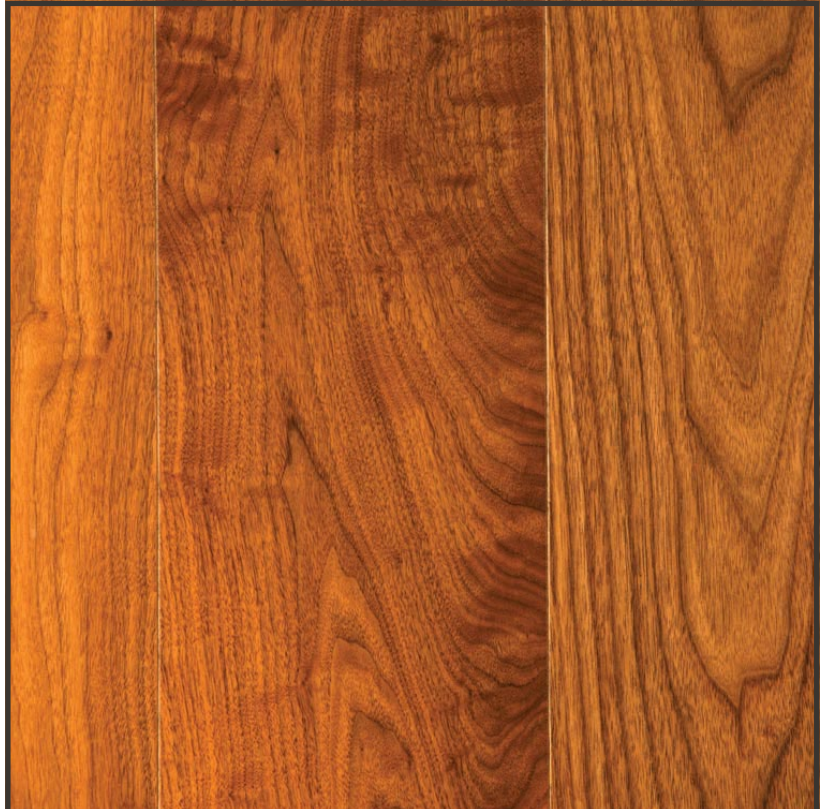

American Prime Black Walnut

Natural Wood Flooring

TECHNICAL CHARACTERISTICS

Name	AMERICAN PRIME BLACK WALNUT
Typical Size	210mm x 20.5mm x free length
Widths Available	(S)160mm, (M)180mm, (L)210mm, (XL)240mm
Lengths Available	1.8m (6ft) - 4m (12ft)
Finish	Lacquered

Lengths vary from 2M (6ft) to 3.5M (11ft) with a strong average of 2.4M (8ft) – 2.7/3M (9/10ft)

The finishes on the wood are applied by hand that deeply penetrate the wood rather than just a simple stain

AMERICAN PRIME BLACK WALNUT

Prized by the finest Cabinet Makers for centuries, there is no other wood quite like Walnut. Its rich dark chocolate color, purplish overtones and complex swirling grain patterns makes it a rare and spectacular flooring choice whether left natural or tinted. The fluid nature of Walnut's grain makes a dynamic statement that seems to be ever-changing.