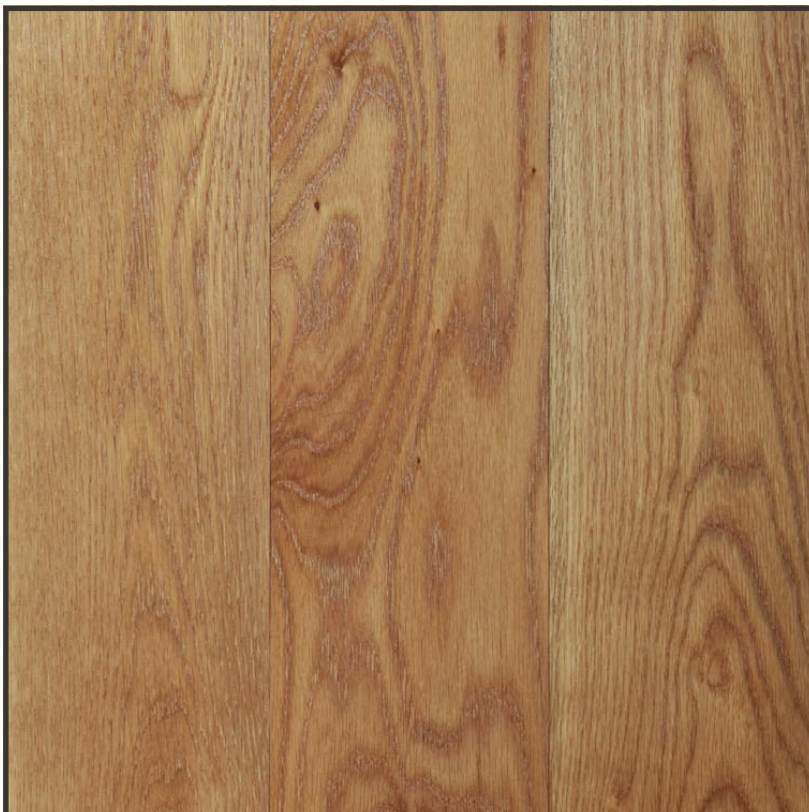

Cathedral

Natural Wood Flooring

TECHNICAL CHARACTERISTICS

Name CATHEDRAL

Typical Size 210mm x 20.5mm x free length

Widths Available (S)160mm, (M)180mm, (L)210mm, (XL)240mm

Lengths Available 1.8m (6ft) - 4m (12ft)

Finish Textured

Lengths vary from 2M (6ft) to 3.5M (11ft) with a strong average of 2.4M (8ft) – 2.7/3M (9/10ft)

The finishes on the wood are applied by hand that deeply penetrate the wood rather than just a simple stain

The wood boards are finished with 7 coats of UV cured Lacquer except on oiled finishes

The construction is Hardwood throughout (Not a hardwood surface with a softwood backing)

The boards are fully guaranteed over Under Floor Heating

CATHEDRAL

Very Darkly Smoked French country oak textured and tinted to give an even colour distribution. A warm earthy toned floor with real strength.