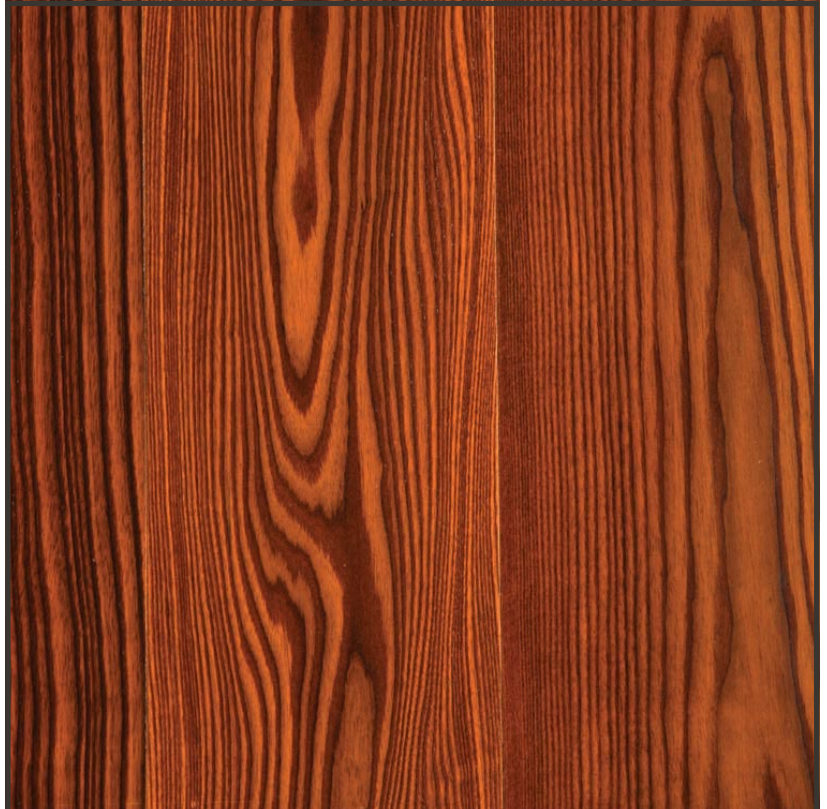

Mocha Ash

Natural Wood Flooring

TECHNICAL CHARACTERISTICS

Name	MOCHA ASH
Typical Size	210mm x 20.5mm x free length
Widths Available	(S)160mm, (M)180mm, (L)210mm, (XL)240mm
Lengths Available	1.8m (6ft) - 4m (12ft)
Finish	Lacquered

Lengths vary from 2M (6ft) to 3.5M (11ft) with a strong average of 2.4M (8ft) – 2.7/3M (9/10ft)

The finishes on the wood are applied by hand that deeply penetrate the wood rather than just a simple stain

MOCHA ASH

Canadian ash heated at very high temperatures, to fire the grain to this deep chocolate color. Throughout this floor you will have soft reddish hues, with a distinctive swirling grain. This floor gives an overall classic uniform feel.