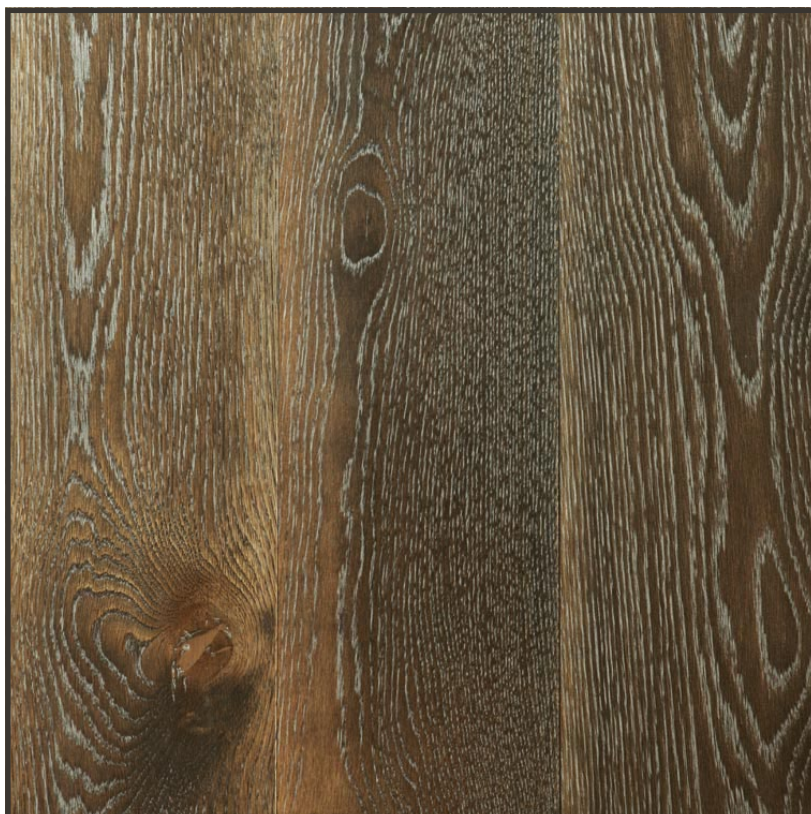

Metallic Tabac

Natural Wood Flooring

TECHNICAL CHARACTERISTICS

Name METALLIC TABAC

Typical Size 210mm x 20.5mm x free length

Widths Available (S)160mm, (M)180mm, (L)210mm, (XL)240mm

Lengths Available 1.8m (6ft) - 4m (12ft)

Finish Lacquered

Lengths vary from 2M (6ft) to 3.5M (11ft) with a strong average of 2.4M (8ft) – 2.7/3M (9/10ft)

The finishes on the wood are applied by hand that deeply penetrate the wood rather than just a simple stain

The wood boards are finished with 7 coats of UV cured Lacquer except on oiled finishes

The construction is Hardwood throughout (Not a hardwood surface with a softwood backing)

The boards are fully guaranteed over Under Floor Heating

METALLIC TABAC

Metal infused Oak this stunning wood is finished with metal - truly striking, luxurious and sumptuous. Metallic Tabac comes pre-finished and lacquered with a hardwearing matt lacquer.