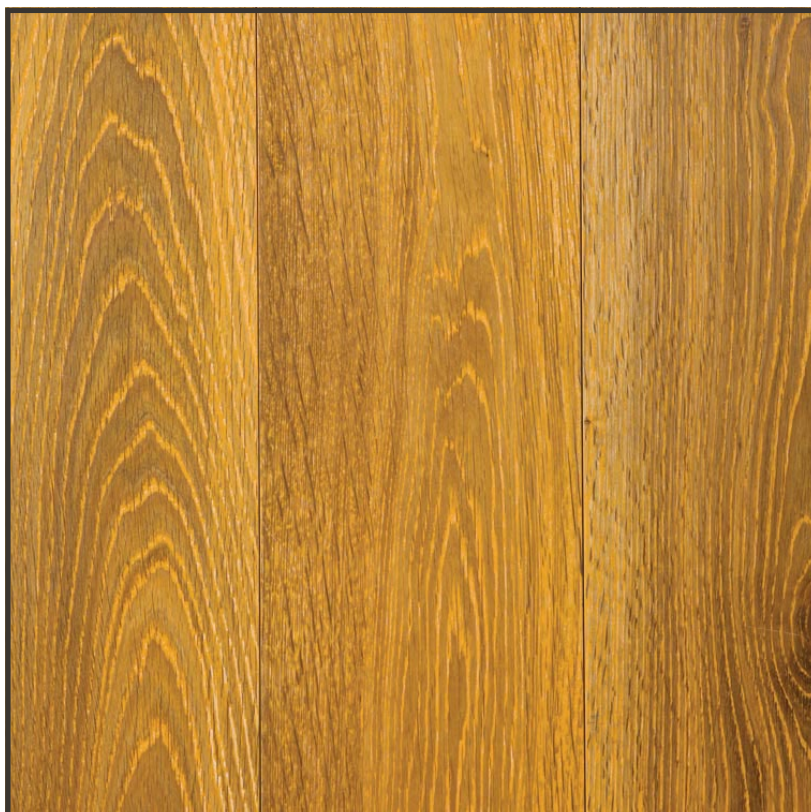

Smoked Eldorado

Natural Wood Flooring

TECHNICAL CHARACTERISTICS

Name	SMOKED ELDORADO
Typical Size	210mm x 20.5mm x free length
Widths Available	(S)160mm, (M)180mm, (L)210mm, (XL)240mm
Lengths Available	1.8m (6ft) - 4m (12ft)
Finish	Textured

Lengths vary from 2M (6ft) to 3.5M (11ft) with a strong average of 2.4M (8ft) – 2.7/3M (9/10ft)

The finishes on the wood are applied by hand that deeply penetrate the wood rather than just a simple stain

The wood boards are finished with 7 coats of UV cured Lacquer except on oiled finishes

The construction is Hardwood throughout (Not a hardwood surface with a softwood backing)

The boards are fully guaranteed over Under Floor Heating

SMOKED ELDORADO

Smoked oak with cyan tones brushed through the grain to give an earthy arty feel to this floor. Smoked Eldorado comes pre-finished and lacquered with a hardwearing matt lacquer.